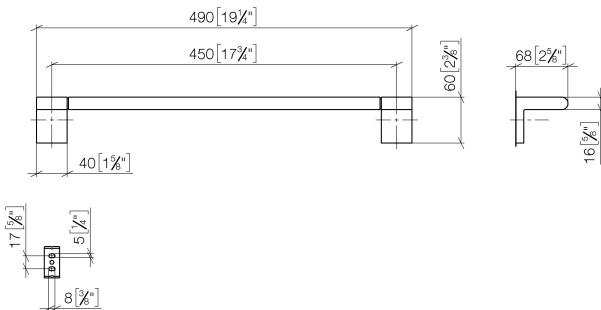

Bathtub - IMO

Towel bar - polished chrome

Article number: 83 045 670-00

- Center to center 17-3/4"
- Width 19-1/4"
- Height 2-3/8"
- 2-7/8" Projection

polished chrome

Discontinued items available to order until 31.12.9999

Dimensional drawing

mm [inches]

All dimensions in mm / inch = mm x 0,0394

Bathtub - IMO

Towel bar - polished chrome

Article number: 83 045 670-00

Bathtub - IMO

Towel bar - polished chrome

Spare parts list

Number	Item Number	Designation	Number of units
1	05 17 20 736 00 90	fixing set	2
2	09 31 11 049 90	pin	2
3	08 17 67 502-00	holder	1
4	04 31 11 113 00 90	pin	2
5	90 28 22 651 00-00	holder	1
6	08 17 67 503-00	holder	1