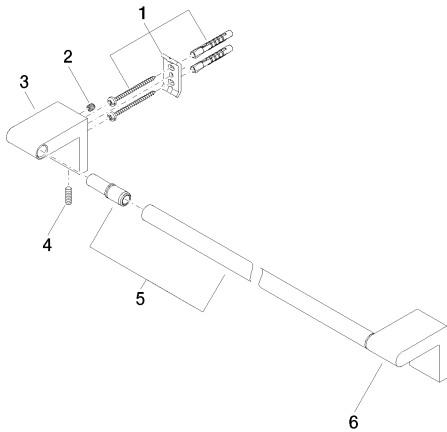

Bathtub - IMO

Towel bar - polished chrome

Article number: 83 045 670-00

- Center to center 17-3/4"
- Width 19-1/4"
- Height 2-3/8"
- 2-7/8" Projection

polished chrome

Discontinued items available to order until 31.12.9999

Dimensional drawing

mm [inches]

All dimensions in mm / inch = mm x 0,0394

Bathtub - IMO

Towel bar - polished chrome

Article number: 83 045 670-00

Bathtub - IMO

Towel bar - polished chrome

Spare parts list

Number	Item Number	Designation	Number of units
1	05 17 20 736 00 90	fixing set	2
2	09 31 11 049 90	pin	2
3	08 17 67 502-00	holder	1
4	04 31 11 113 00 90	pin	2
5	90 28 22 651 00-00	holder	1
6	08 17 67 503-00	holder	1